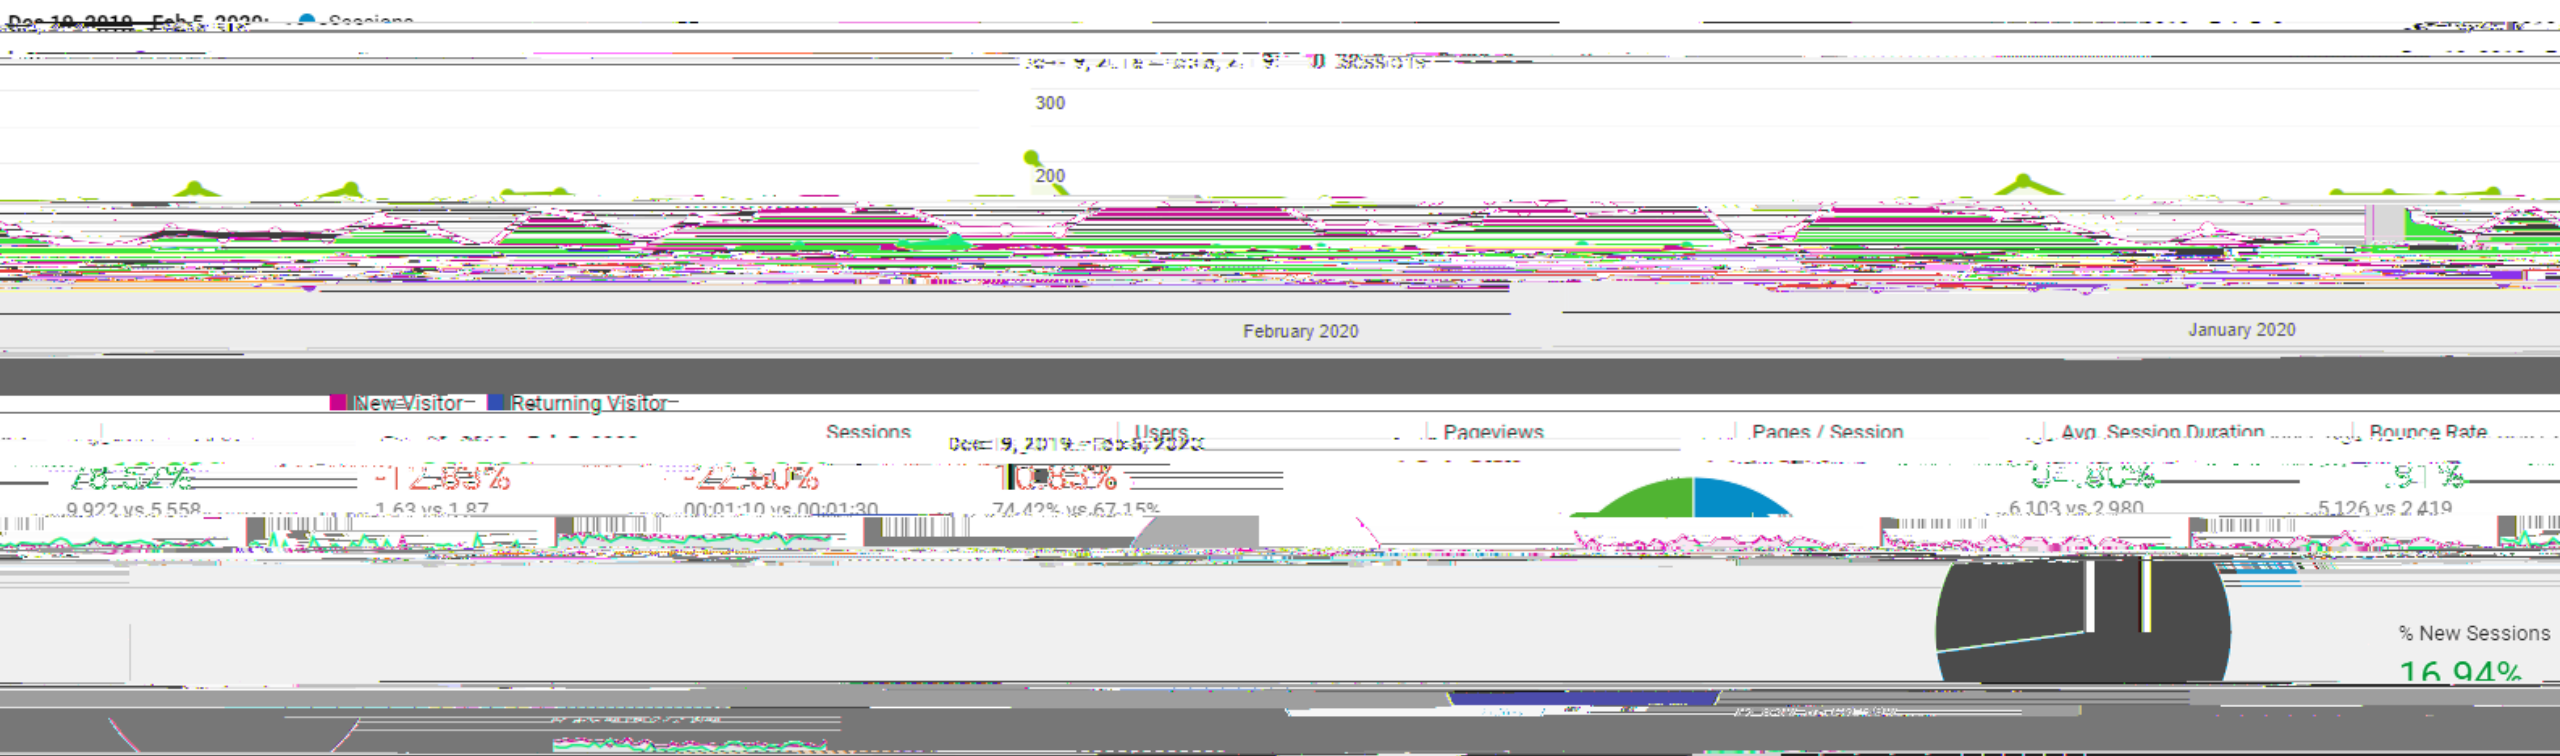

A red speech bubble with a white outline and a small tail pointing downwards. The word "GOALS" is written in white, uppercase letters inside the bubble. The background features faint, curved lines in the corners.

GOALS

OVERVIEW

The background features a series of white, curved lines that sweep across the frame from the top left towards the bottom right. These lines vary in thickness and style, including solid and dashed lines, creating a sense of depth and movement. The overall aesthetic is minimalist and modern.

A360

561

31 501

Phone Number Clicks

Clicks

Display Page for $\rho \beta m$

The background features several sets of concentric, curved lines in the corners, some solid and some dashed, creating a modern, abstract aesthetic.